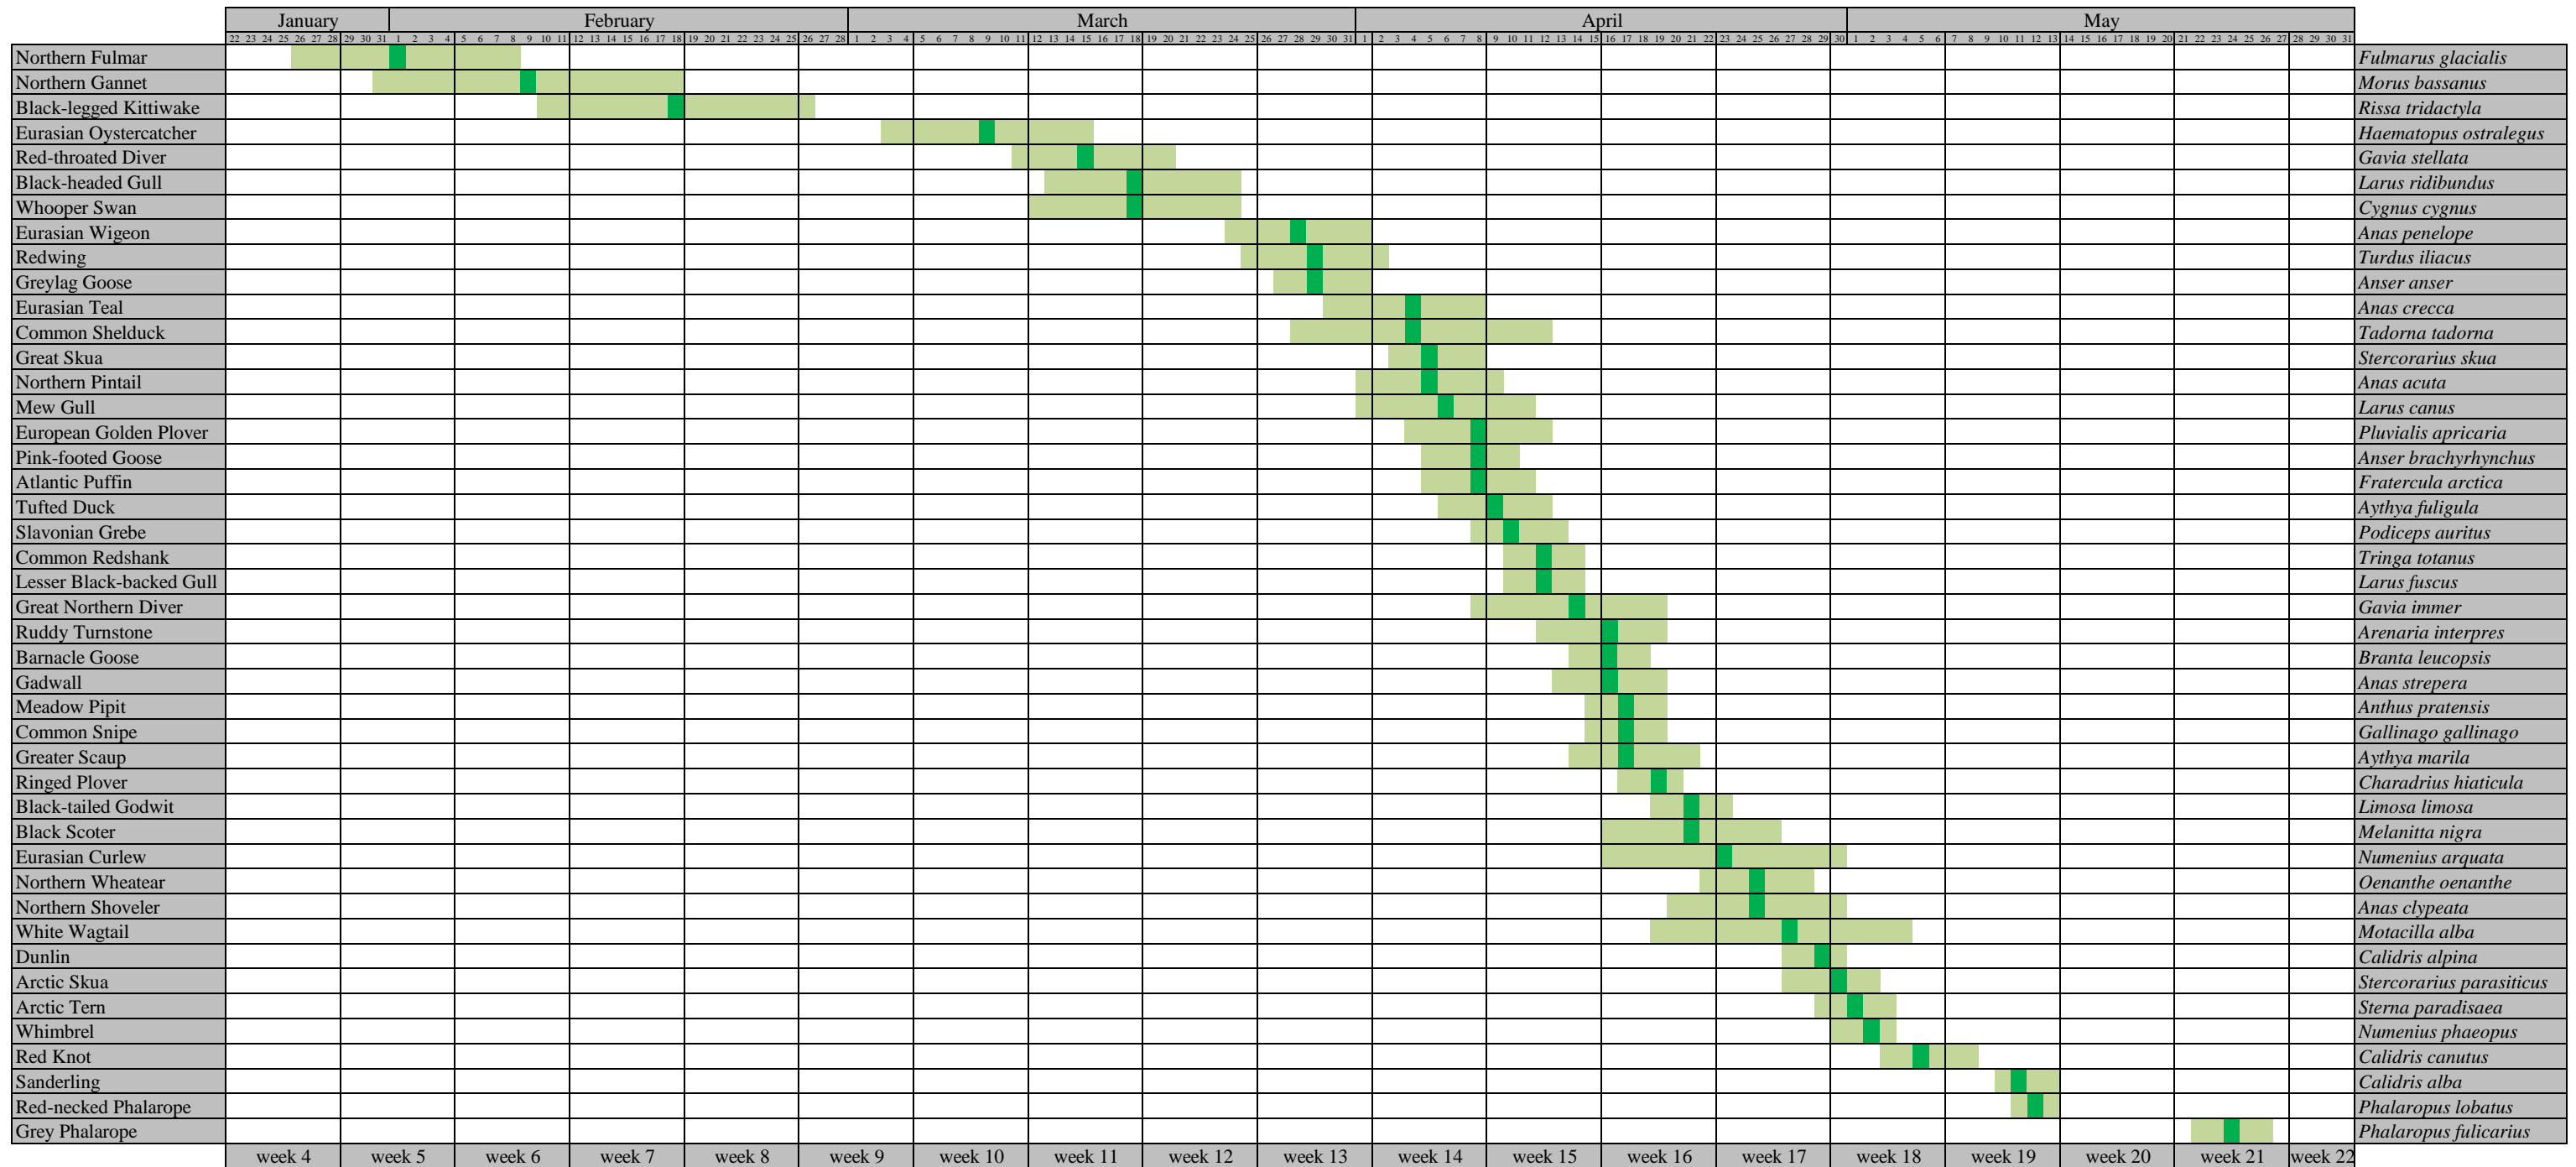

Spring arrivals of migratory birds in Öxarfjörður-Melrakkaslétta Area

 Indicates the mean arrival of the first migratory bird in the area (years 2001-2016)

 Indicates the 95% confidence limits.